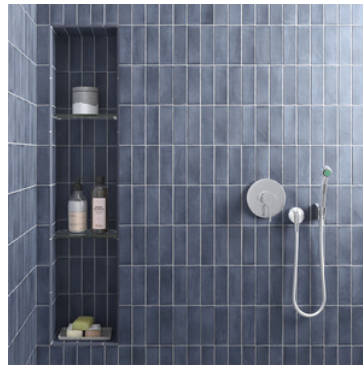

Blue Night

2X6 45573W