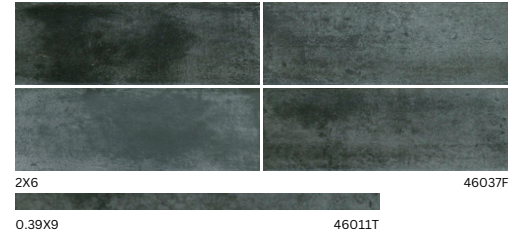

# Sporting

Porcelain

Made in Spain 

2X6 | 0.39X9 Trim

**Blue**

2X6 46036F  
0.39X9 46010T

**Moka**

2X6 46038F  
0.39X9 46012T

**Graphite**

2X6 46037F  
0.39X9 46011T

**Pearl**

2X6 46039F  
0.39X9 46013T

**Sky**

2X6 46040F  
0.39X9 46014T

**White**

2X6 46041F  
0.39X9 46015T