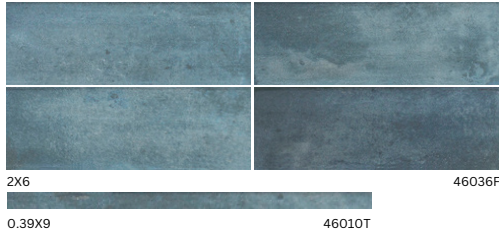

# Sporting

Porcelain

Made in Spain 

2X6 | 0.39X9 Trim

**Blue**

2X6 46036F  
0.39X9 46010T

**Moka**

2X6 46038F  
0.39X9 46012T

**Graphite**

2X6 46037F  
0.39X9 46011T

**Pearl**

2X6 46039F  
0.39X9 46013T

**Sky**

2X6 46040F  
0.39X9 46014T

**White**

2X6 46041F  
0.39X9 46015T